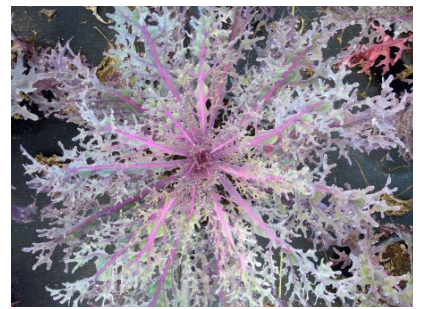

**Juniper Hill**  
Wholesale Greenhouses

*Fall 2022*  
**Flowering Annuals**

**Our Top Sellers**

**Millet**

**Flowering Cabbage**

**Flowering Kale**

*More varieties and packaging options on reverse*

**Viola**

**Juniper Hill**  
Wholesale Greenhouses

*Fall 2022*  
*Flowering Annuals*

**Complete List**

Variety	4.5	8	10	#4 sqt
Anemanthele ColorGrass Sirocco			✓	
Carex ColorGrass Red Rooster			✓	
Chrysanthemum Garden Belgian Jasoda Orange	✓			✓
Chrysanthemum Garden Belgian Jasoda Pink	✓			
Chrysanthemum Garden Belgian Jasoda Purple	✓			
Chrysanthemum Garden Belgian Jasoda Red	✓			✓
Chrysanthemum Garden Belgian Jasoda White	✓			
Chrysanthemum Garden Belgian Jasoda Yellow	✓			✓
Flowering Cabbage Osaka IQ Red	✓			
Flowering Cabbage Osaka White		✓		
Flowering Cabbage Pigeon Purple	✓	✓		
Flowering Cabbage Pigeon Red		✓		
Flowering Cabbage Pigeon White	✓	✓		
Flowering Kale Kamome Red	✓			
Flowering Kale Nagoya Red	✓	✓		
Flowering Kale Nagoya White	✓	✓		
Flowering Kale Peacock Red		✓		
Flowering Kale Peacock White		✓		
Flowering Kale Yokohama Red	✓			
Millet Jade Princess			✓	
Millet Purple Baron			✓	
Pansy Delta Fire	✓			
Pansy Delta Premium Blue Blotch	✓			
Pansy Delta Premium Pure Light Blue	✓	✓		
Pansy Delta Premium Pure Violet	✓	✓		
Pansy Delta Premium Pure Yellow	✓	✓		
Pansy Delta Premium True Blue	✓	✓		
Pansy Delta Premium Violet & White	✓	✓		
Pansy Delta Premium Yellow Blotch	✓	✓		